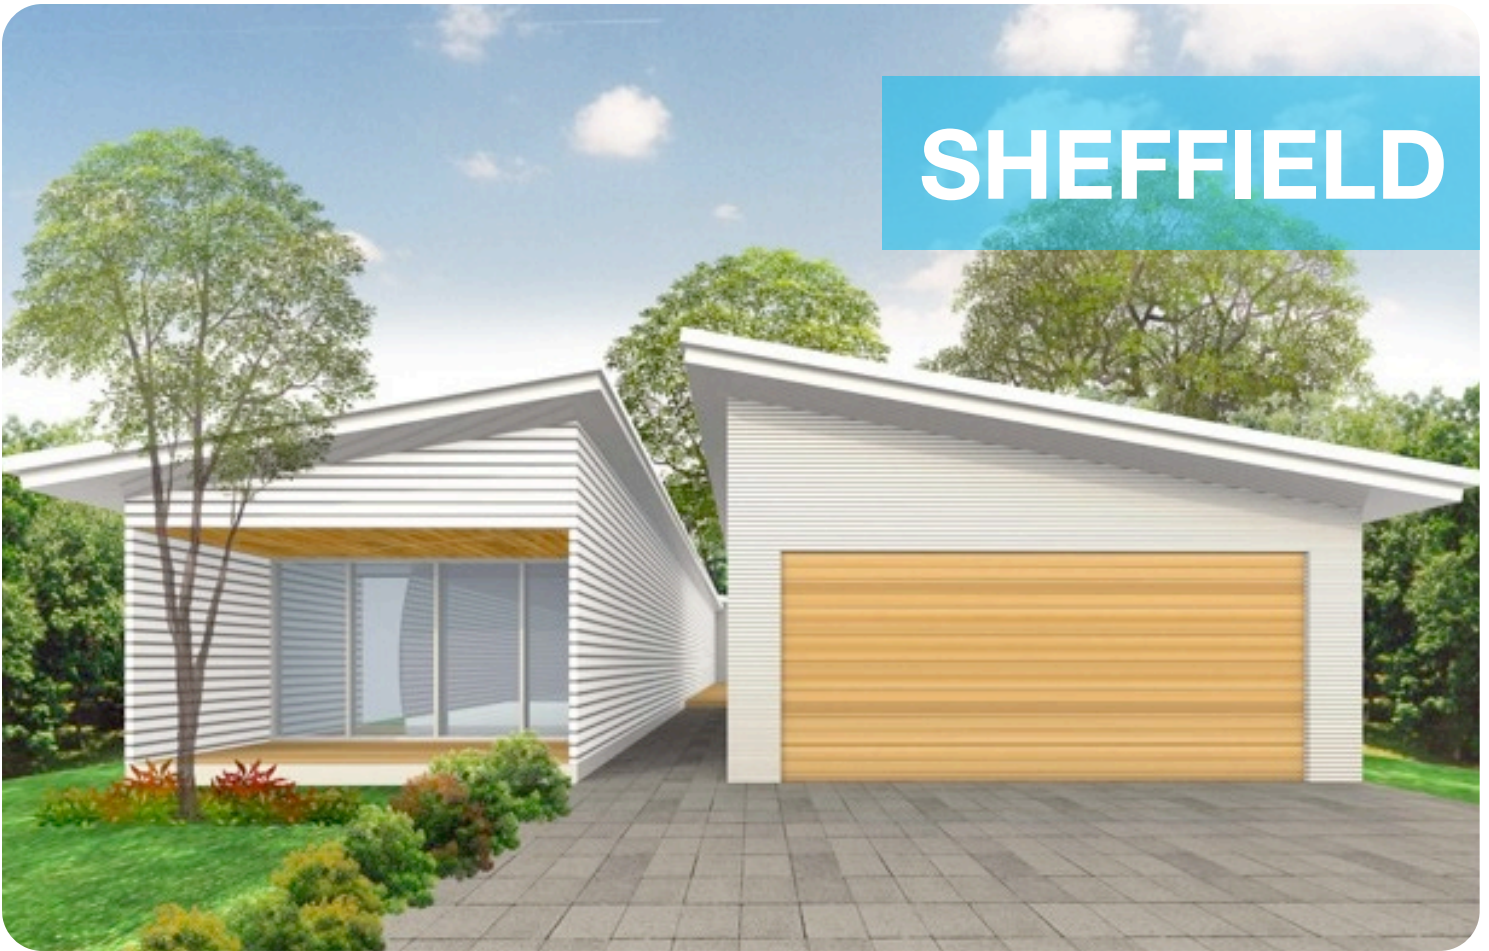

SHEFFIELD

THE SHEFFIELD
Quality Homes of Distinction

3 Bedrooms
2 Bathrooms

Area: 142.8 m²
Overall Dimensions: 8.4m x 24.0m