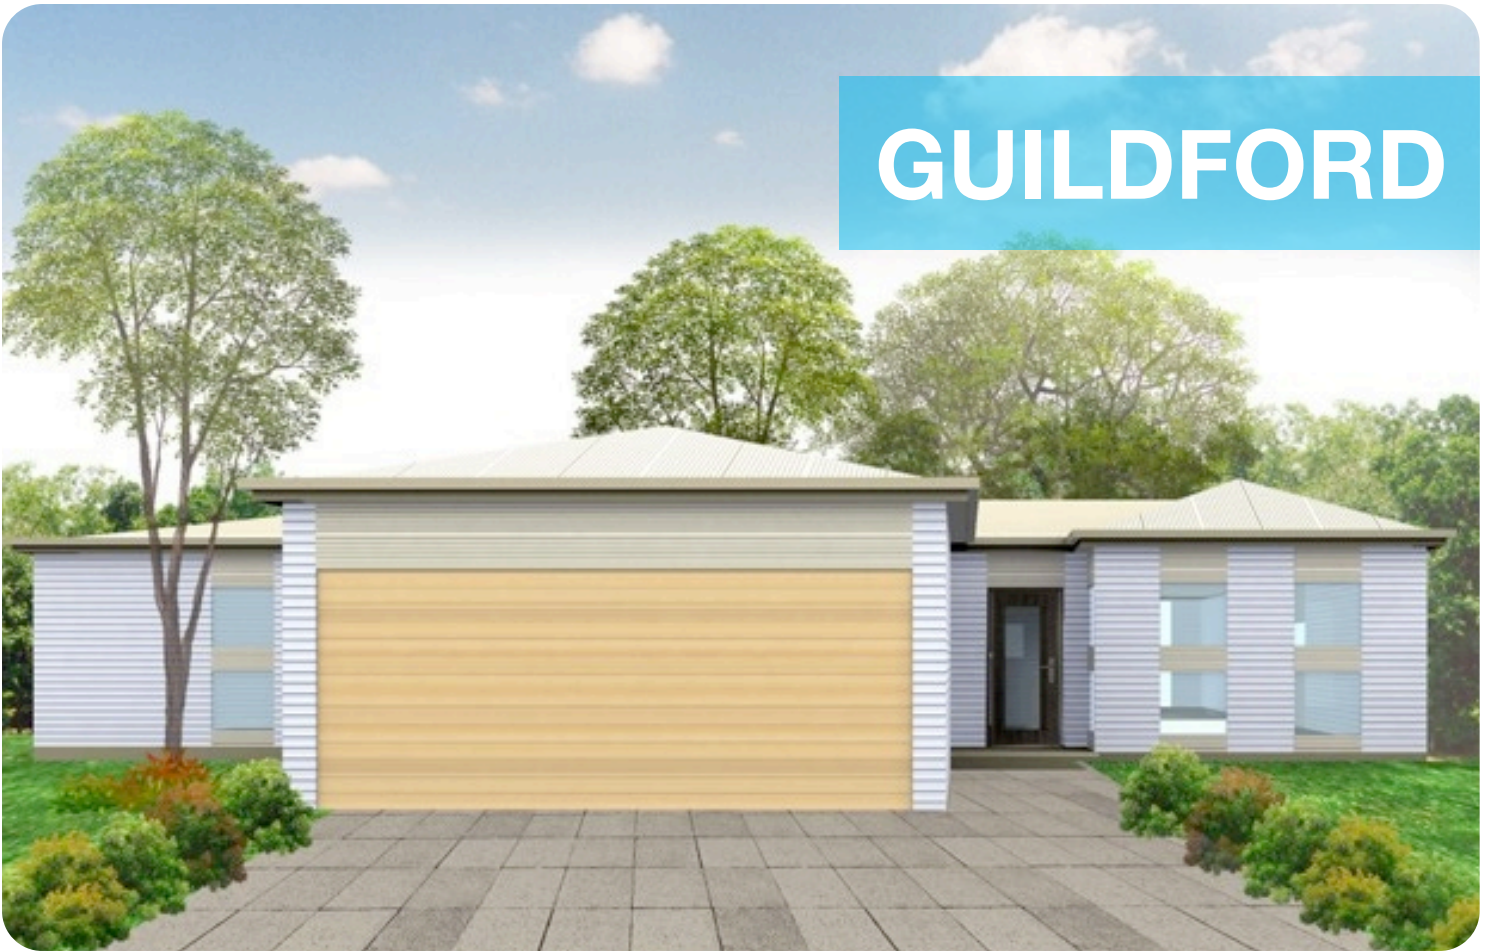

GUILDFORD

THE GUILDFORD Quality Homes of Distinction

4 Bedrooms
2 Bathrooms

Area: 182.3 m²
Overall Dimensions:
15.0m x 18.4m