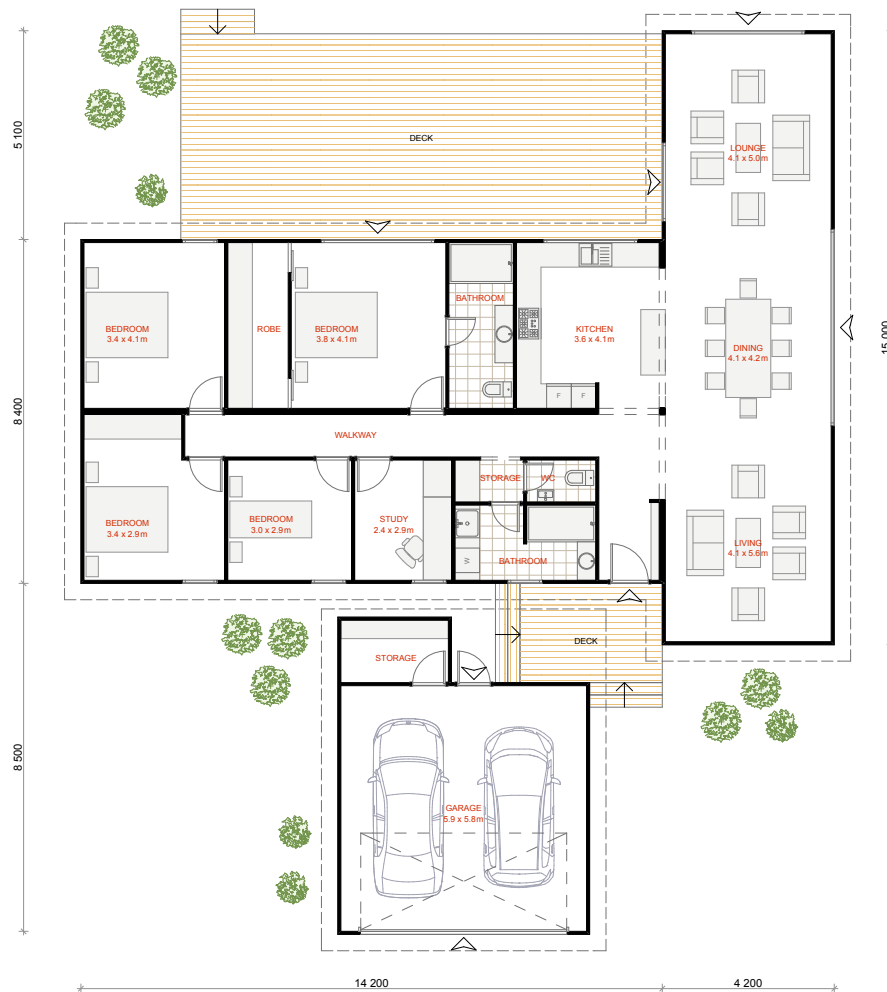

GUILDFORD

THE GUILDFORD Quality Homes of Distinction

4 Bedrooms
2 Bathrooms

Area: 182.3 m²
Overall Dimensions:
15.0m x 18.4m